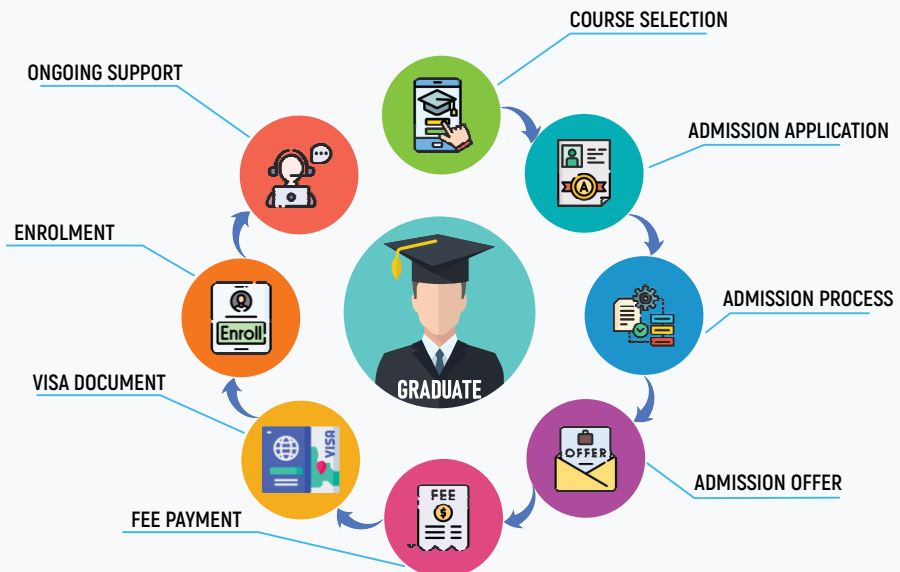

**Admission Application Services:** Our expert team will guide you through each step, ensuring that we gather all required documents, meet deadlines, and effectively showcase your strengths in your application.

**Post-Study Advice:** We offer post-study advice to help you transition smoothly into your career and leverage your international education experience to its fullest potential.

### STUDENT LEGAL SERVICES

At Excel Route, we understand that navigating legal matters as an international student can be intimidating. That's why we offer comprehensive legal support through our network of trusted solicitors.

## ADMISSION PROCESS WITH EXCEL ROUTE